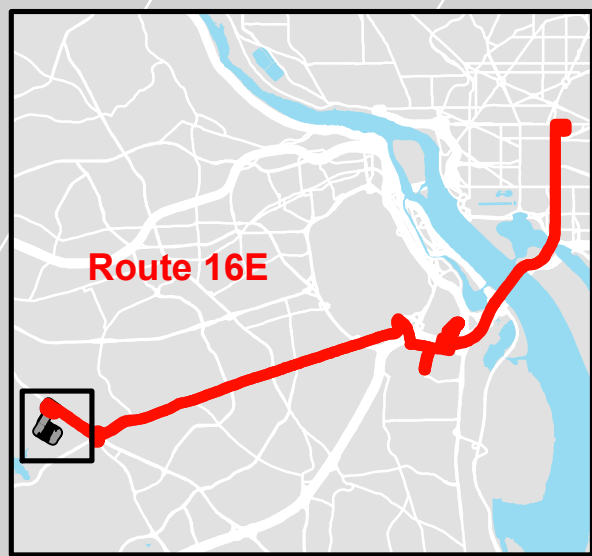

Metrobus Snow Detour Map

16E
Columbia Pike Line

Legend

-  Rt 16E
-  Not Served During Snow

0 0.05 0.1 Miles

WINTER 2023-2024