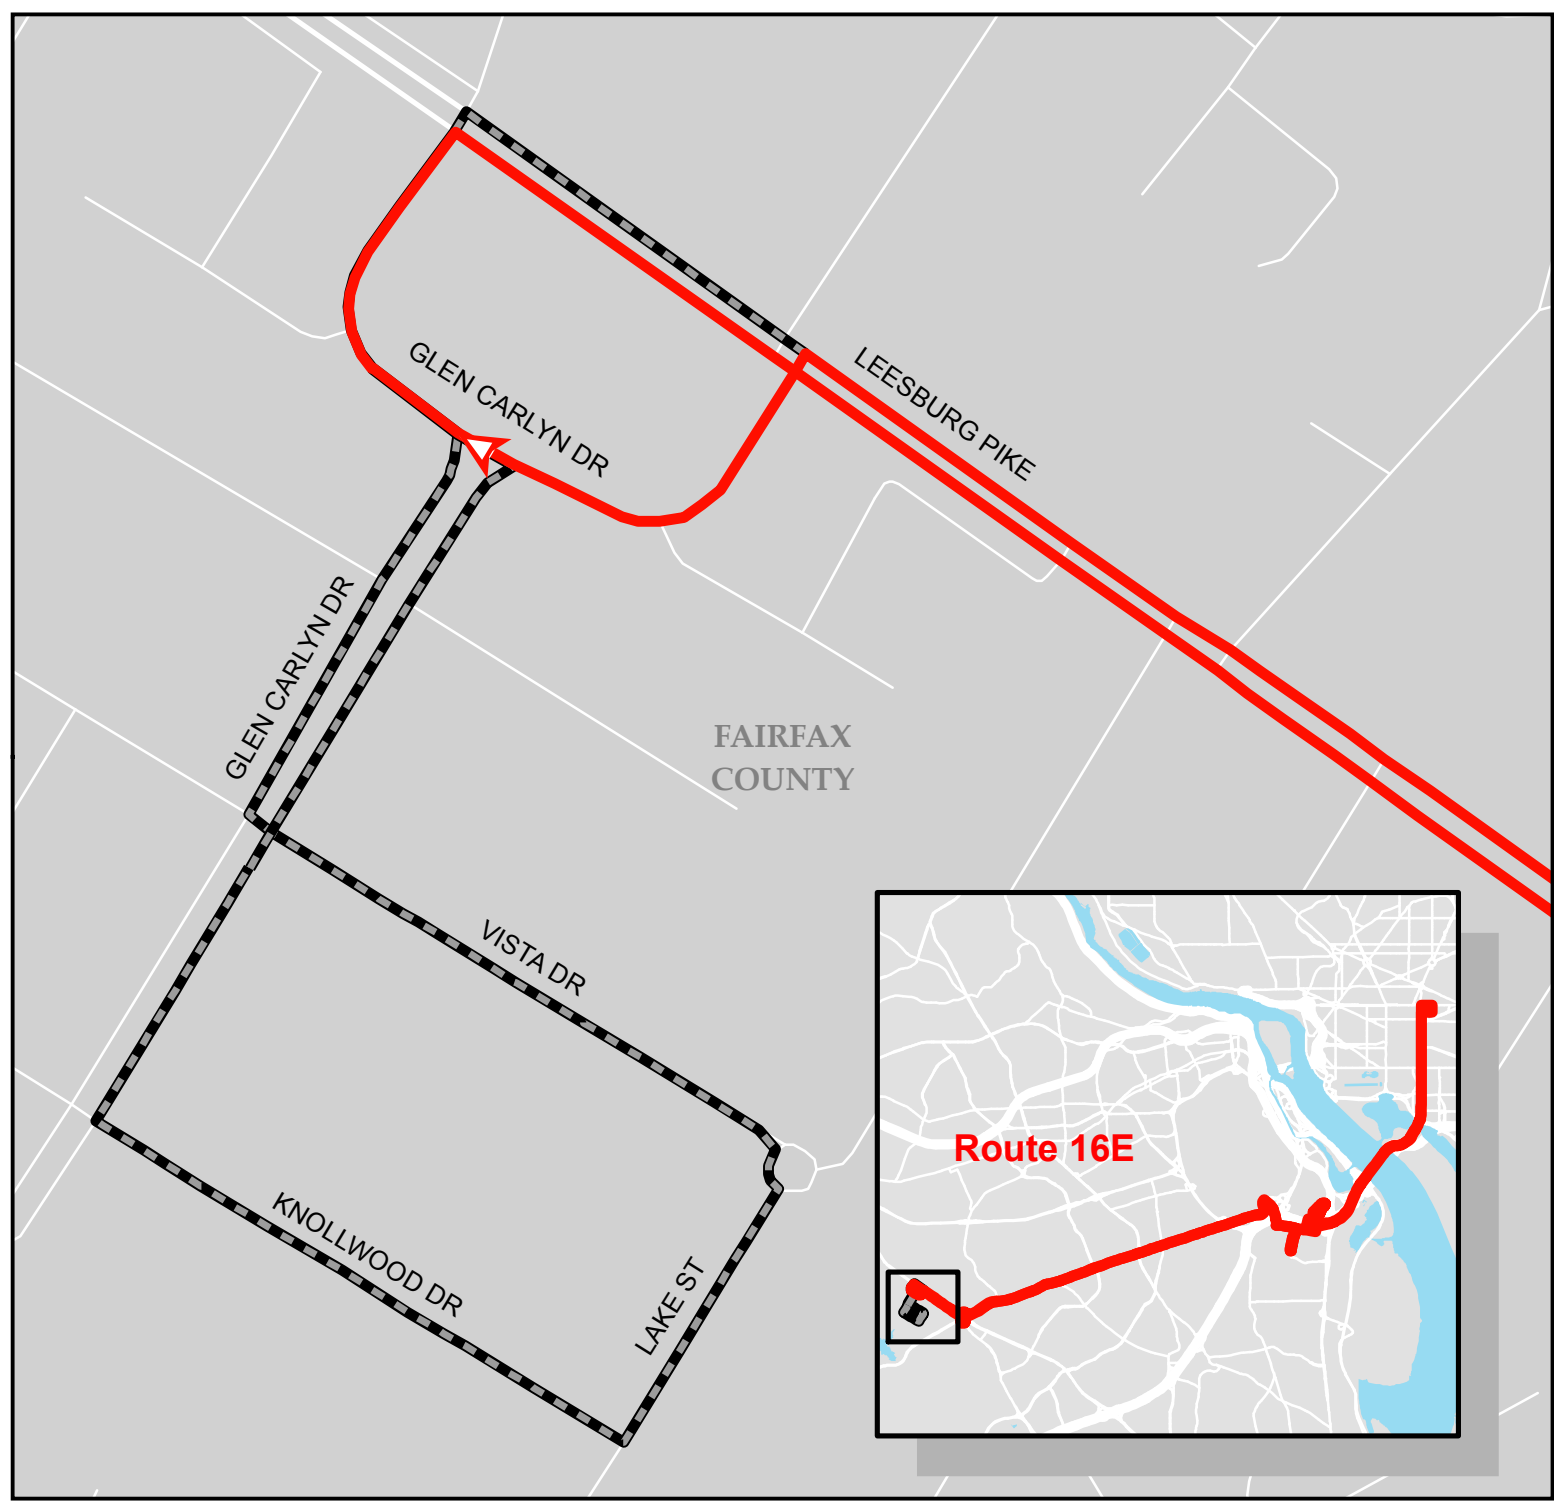

Metrobus Snow Detour Map

16E
Columbia Pike Line

Legend

-  Rt 16E
-  Not Served During Snow

0 0.05 0.1 Miles

WINTER 2023-2024